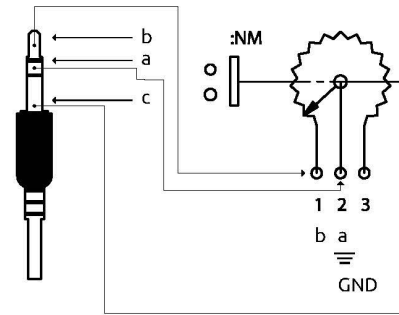

Total Resistance: $\approx 500K\Omega$