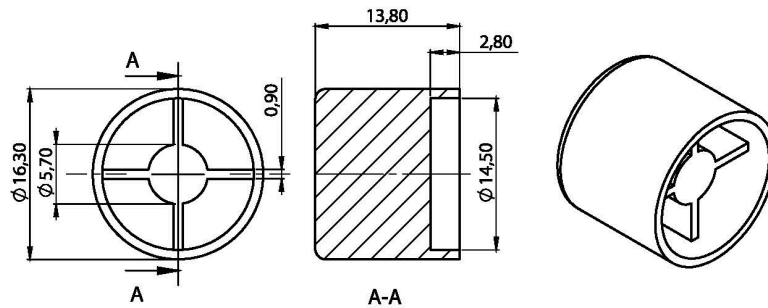

Total Resistance: $\approx 500K\Omega$