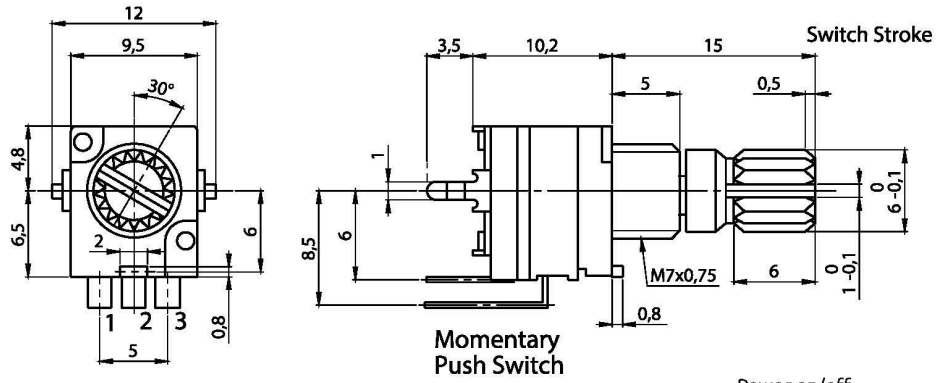

Mechaniczne

Waga	100 gram
Kolor	Czarny
Długość kabla	500 cm

Zawartość opakowania

Zawartość opakowania	Ściemniacz
----------------------	------------

Zgodność

Kompatybilny z	7HD7M, 8VG7M, 8HD7M, 9HD7M, 10HD7, 10VG7M, 10HD7M, 12HD7, 12VG7M, 12HD7M, 12SDI7M, 13HD7, 13HD7M, 15HD7, 15VG7M, 15HD7M, 15SDI7M, 17HD7M, 17VG7M, 19VG7M, 19HD7M, 22HD7M, 22SDI7M, 24HD7M, 27HD7M, 32HD7M, 7TS7M, 8TSV7M, 10TS7, 10TSV7M, 10TS7M, 12TS7, 12TSV7M, 12TS7M, 13TS7, 13TS7M, 15TS7, 15TSV7M, 15TS7M, 17TSV7M, 17TS7M, 19TSV7M, 19TS7M, 22TS7M, 24TS7M, 27TS7M, 32TS7M
----------------	---