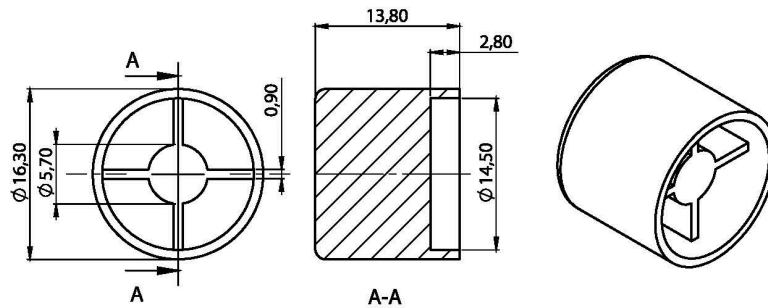

Total Resistance: $\approx 500K\Omega$