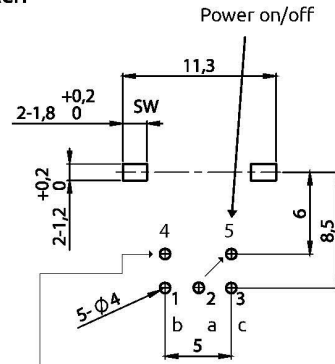

Total Resistance: $\approx 500K\Omega$