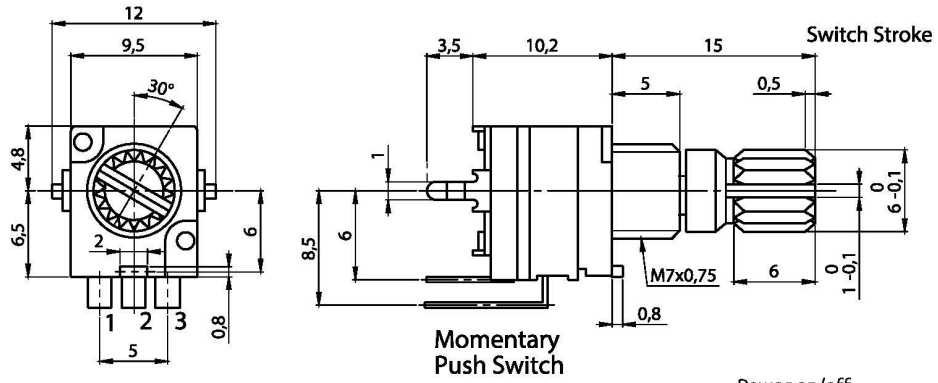

Mechaniczne

Waga	100 gram
Kolor	Czarny
Długość kabla	500 cm

Zawartość opakowania

Zawartość opakowania	Ściemniacz
----------------------	------------

Zgodność

Kompatybilny z	7HD7M, 8VG7M, 8HD7M, 9HD7M, 10HD7, 10VG7M, 10HD7M, 12HD7, 12VG7M, 12HD7M, 12SDI7M, 13HD7, 13HD7M, 15HD7, 15VG7M, 15HD7M, 15SDI7M, 17HD7M, 17VG7M, 19VG7M, 19HD7M, 22HD7M, 22SDI7M, 24HD7M, 27HD7M, 32HD7M, 7TS7M, 8TSV7M, 10TS7, 10TSV7M, 10TS7M, 12TS7, 12TSV7M, 12TS7M, 13TS7, 13TS7M, 15TS7, 15TSV7M, 15TS7M, 17TSV7M, 17TS7M, 19TSV7M, 19TS7M, 22TS7M, 24TS7M, 27TS7M, 32TS7M
----------------	---