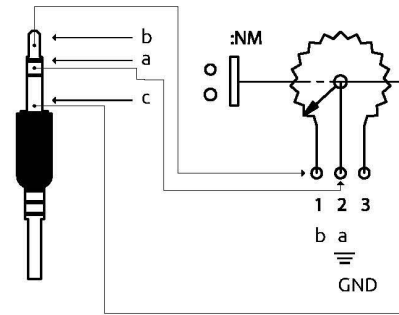

Total Resistance: $\approx 500K\Omega$