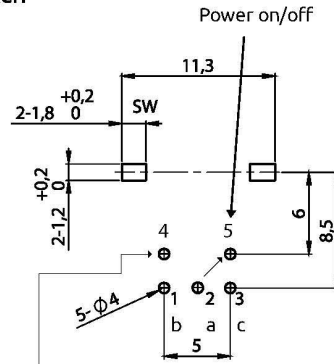

Total Resistance: $\approx 500K\Omega$